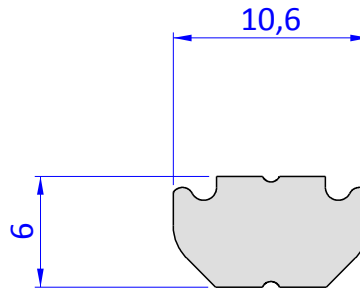

THE PROPERTY OF THE DRAWING IS ESTABLISHED BY LAW. IT IS FORBIDDEN TO PRODUCE OR SHOW IT TO THIRD PART. WITHOUT A WRITTEN AGREEMENT.

Item	Name	Q.ty
1	GWP.6.25	1

FP SERVICES
AUTOMATION

DESIGNED FROM

FPSERVICES

REVIEW

A / 0

DATE

12/10/2018

WEIGHT

0,013kg

CODE

CA.GWP.6.25

Format A4

UNI 936-76

GENERAL TOLERANCE

UNI - ISO 2768

CLASSE f

DESCRIPTION

CA.GWP.6.25