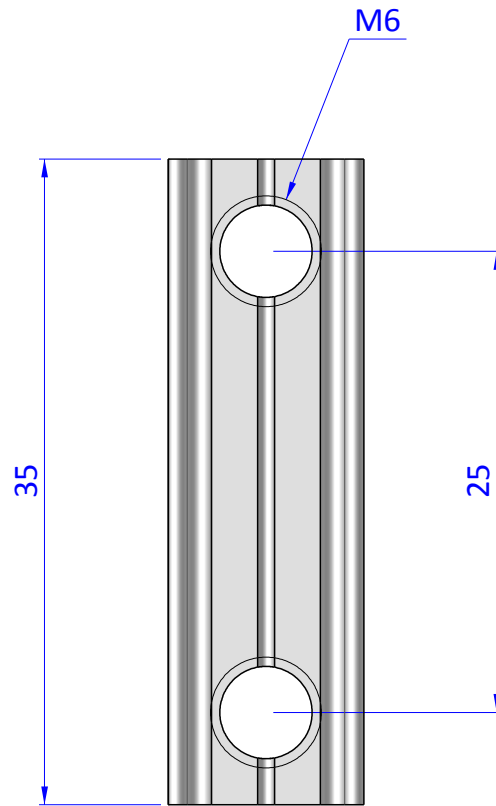

THE PROPERTY OF THE DRAWING IS ESTABLISHED BY LAW. IT IS FORBIDDEN TO PRODUCE OR SHOW IT TO THIRD PART. WITHOUT A WRITTEN AGREEMENT.

Item	Name	Q.ty
1	GWP.6.25	1

FP SERVICES
AUTOMATION

DESIGNED FROM

FPSERVICES

REVIEW

A / 0

DATE

12/10/2018

WEIGHT

0,013kg

CODE

CA.GWP.6.25

Format A4

UNI 936-76

GENERAL TOLERANCE

UNI - ISO 2768

CLASSE f

DESCRIPTION

CA.GWP.6.25